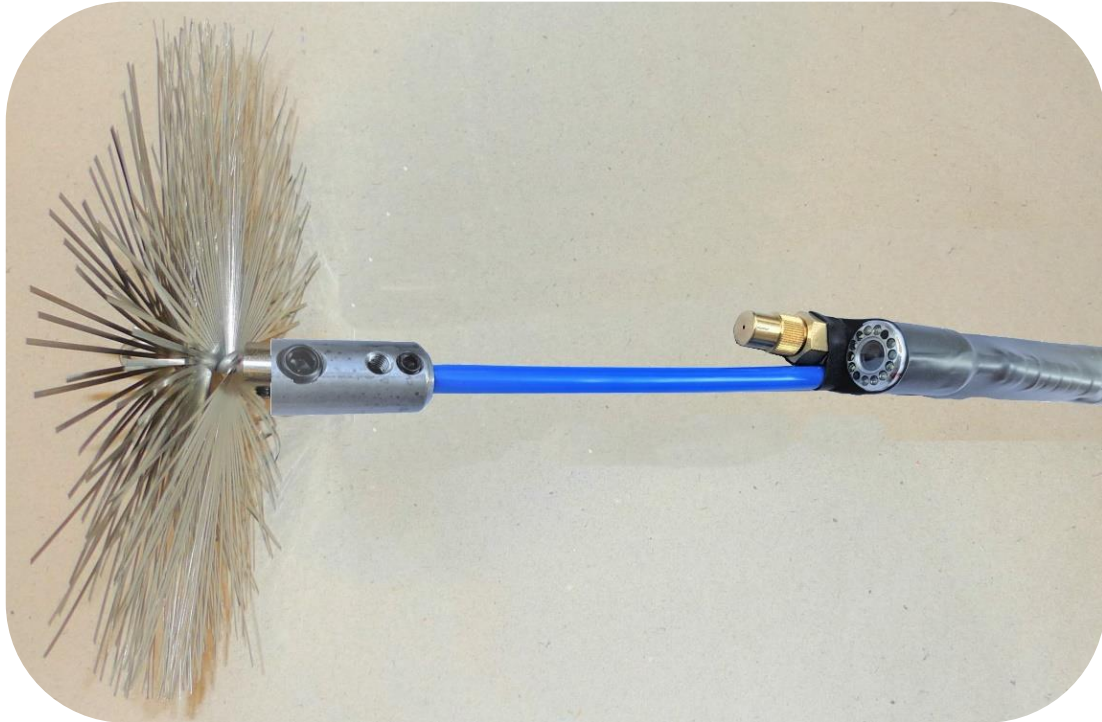

# RobiCam Brush-Spray-Camera

***Clean and Inspect at the same time***

- **For ventilation and kitchen exhaust.**
- **Dry Brushing or with Spray.**
- **Ducts up to Ø 500mm.**
- **Shaft length up to 15m.**
- **Connects to Robimech's monitors and batteries for an advanced inspection system**

**Brush-Spray-Inspect at the same time.**

The camera inspection monitors the cleaning and spraying in real time for optimal result.

**Brushes of Nylon, Steel or Mixed**

**High resolution camera and bright LEDs.**

Very sharp image.

1/3" HD CMOS Image Sensor. 976(H)x496(V).  
120 degrees view angle.

**Robust Stainless-Steel Camera Head**

Ø23, L 55mm, IP68

**Advanced Inspection System.**

Combine the camera with Robimech's monitors, with or without DVR, batteries, case or vest.